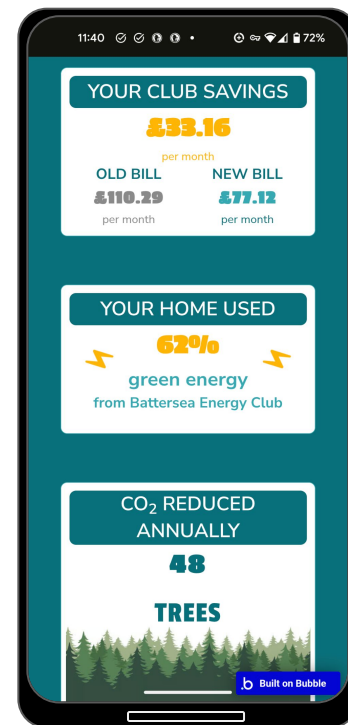

Less stress!

Environmentally Friendly Alternatives - visit efa-local-energy.com to learn more

Put Me in Control

- Our app makes it easy to see your options, join or start an Energy Club, and track savings.
- Instead of waiting for “the system” to change, you and your community drive the change.
- You get transparency — you can see exactly what you’re paying for and saving.